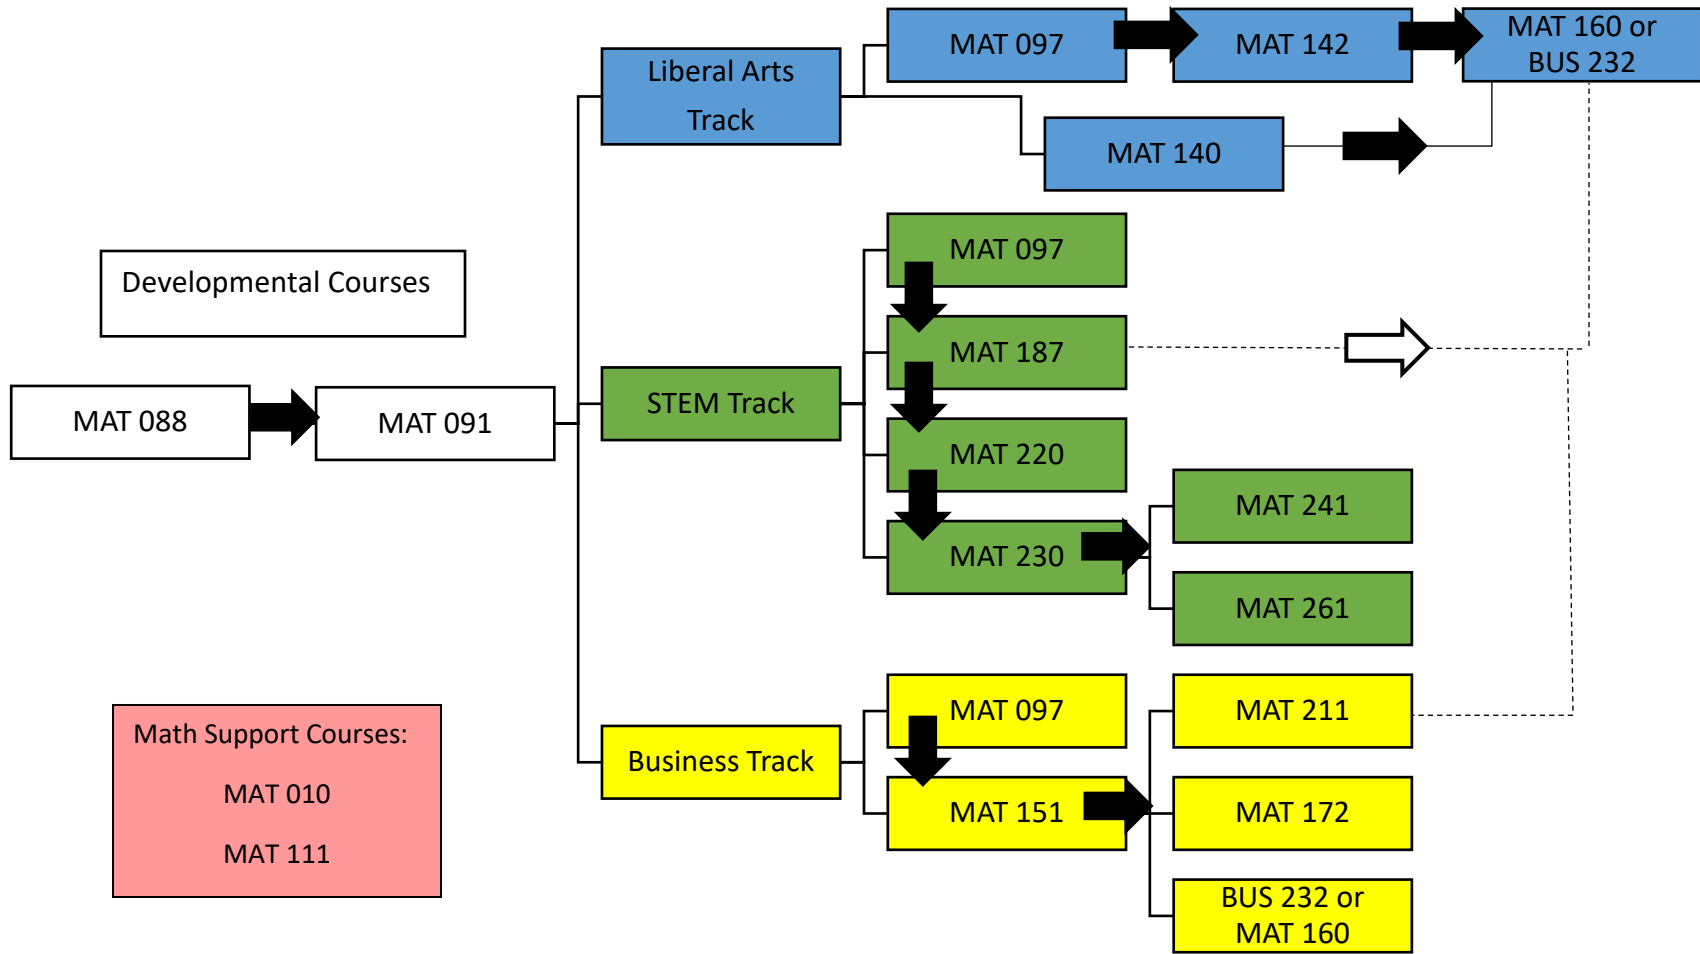

# Math Course Flow Chart Summer 2020 – Fall 2020

<u>Developmental Courses</u>	<u>Transferable Courses</u>	
MAT 088—Arithmetic (4)	<u>Calculus Courses</u>	
MAT 091—Beginning Algebra (4)	MAT 140—College Mathematics (5)	MAT 211 - Business Calculus (4)
MAT 097—Intermediate Algebra (4)	MAT 142—College Mathematics (3)	MAT 220—Calculus I (5)
MAT 096—Intermediate Mathematics (3)	MAT 151 - College Algebra (4)	MAT 230—Calculus II (5)
	MAT 160—Statistics (3)	MAT 241—Calculus III (4)
	MAT 172—Finite Math (3)	MAT 261—Differential Equations (4)
	MAT 187—Precalculus (5)	
MAT 010—Math Help 911 (2) MAT 010 provides supplemental instruction for students co-enrolled in MAT 088-122 MAT 111—Math Help 411 (2) MAT 111 provides supplemental instruction for students co-enrolled in MAT 140-187		