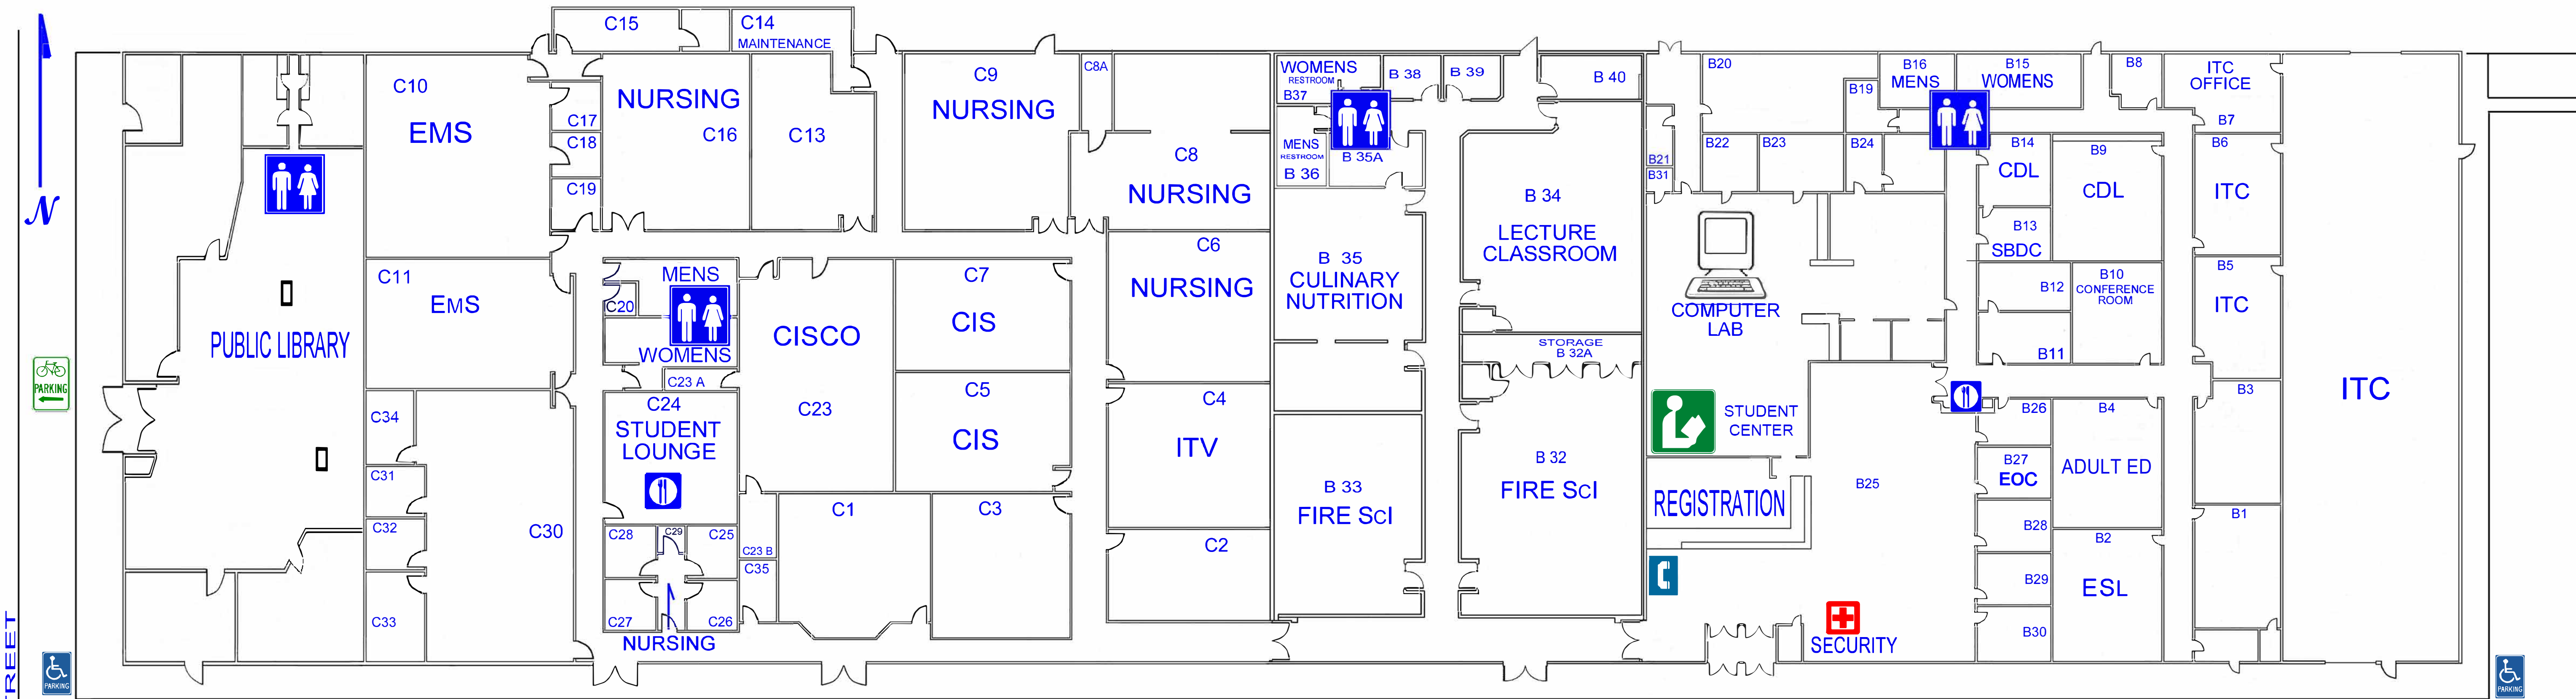

Fourth St Campus

3000 N. 4th St.

4th STREET

BLDG C

BLDG B

BLDG A

GENERAL PARKING

-  RESTROOMS
-  SECURITY
-  VENDING MACHINES
-  BICYCLE PARKING
-  EMERGENCY PHONE
-  BUS STOP

4th St Campus to LT Campus: South on 4th St across RT 66 to Butler Ave, West on Butler Ave to Lone Tree Rd, south on Lone Tree Rd to CCC - 2800 South Lone Tree