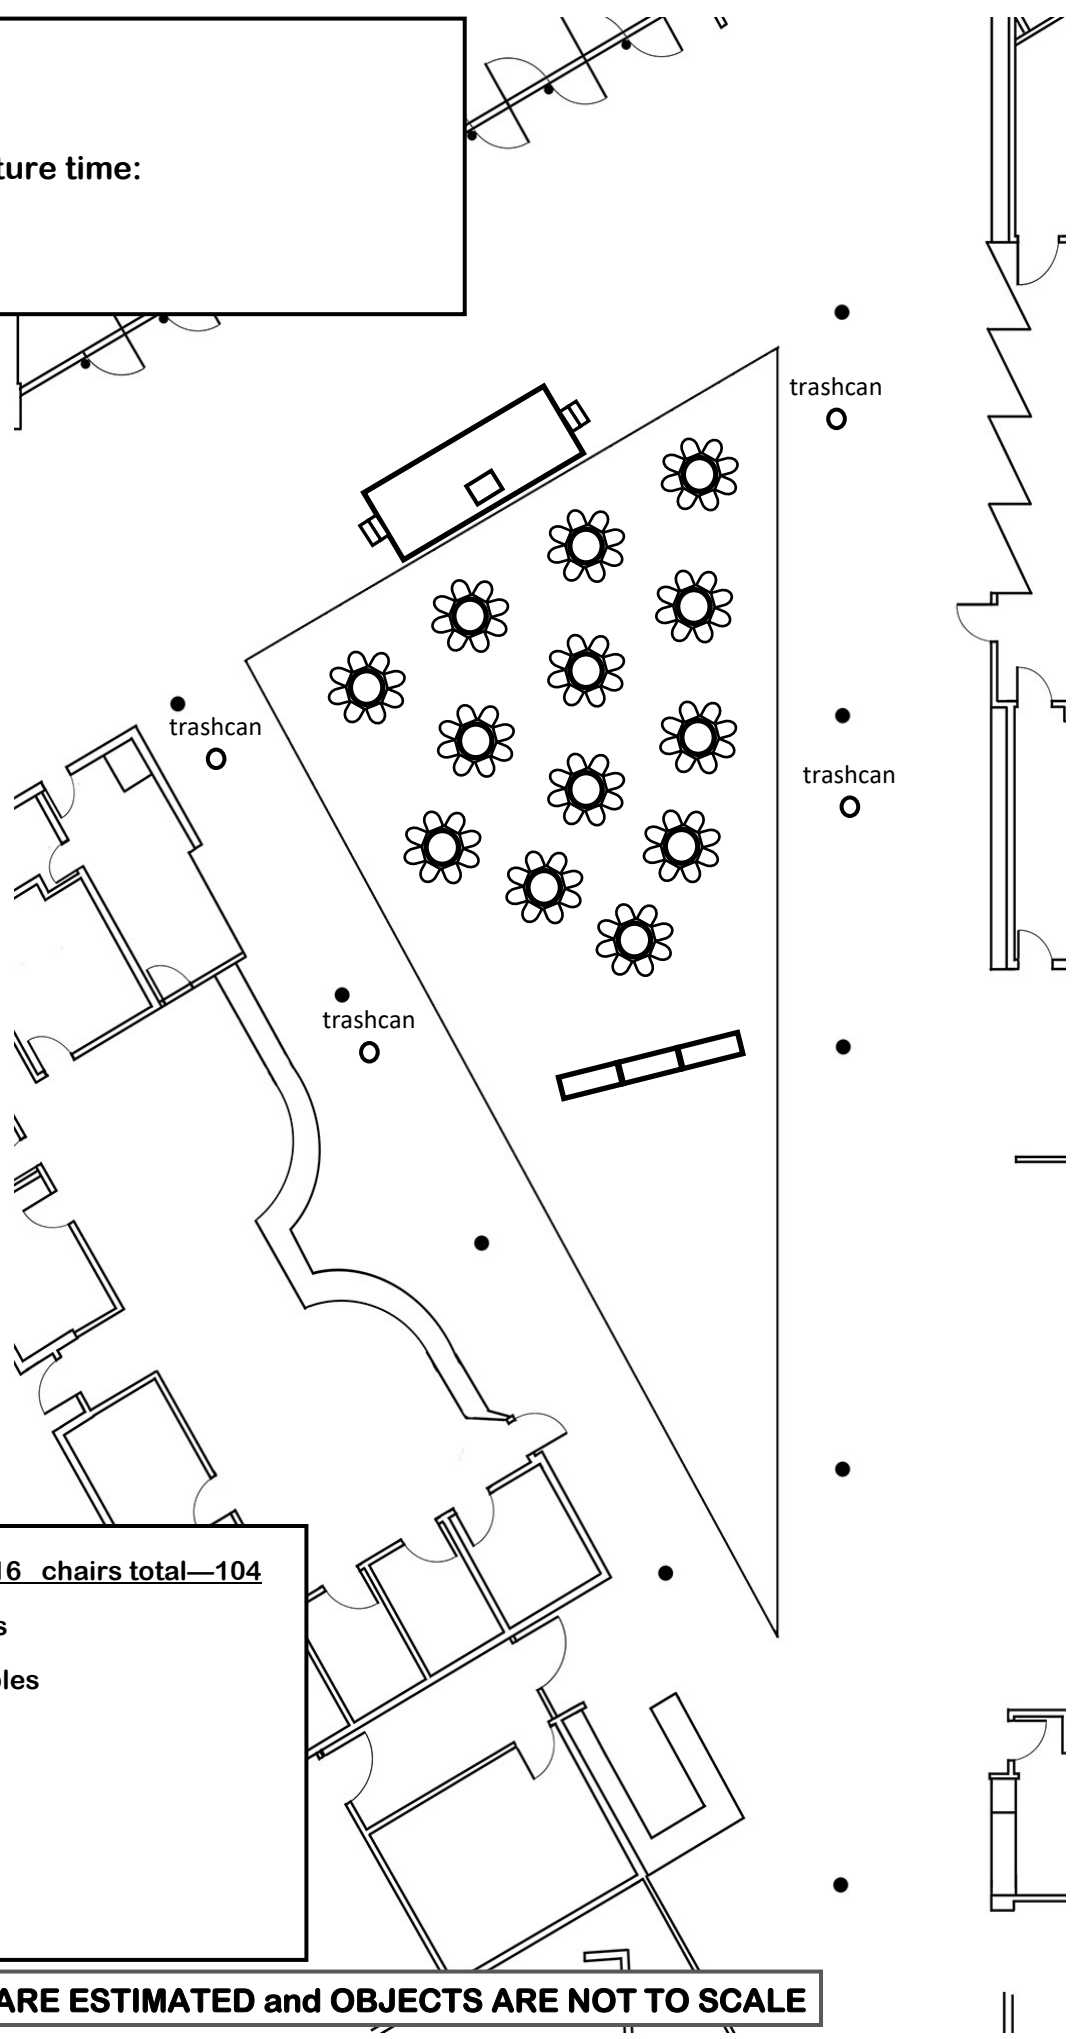

Title:
Date:
Arrival to departure time:
Event time:

tables total — 16 chairs total—104

- ◆ 13 round tables
- ◆ 3 rectangle tables
- ◆ 104 chairs
- ◆ Half stage
- ◆ Small podium
- ◆

PLACEMENTS ARE ESTIMATED and OBJECTS ARE NOT TO SCALE